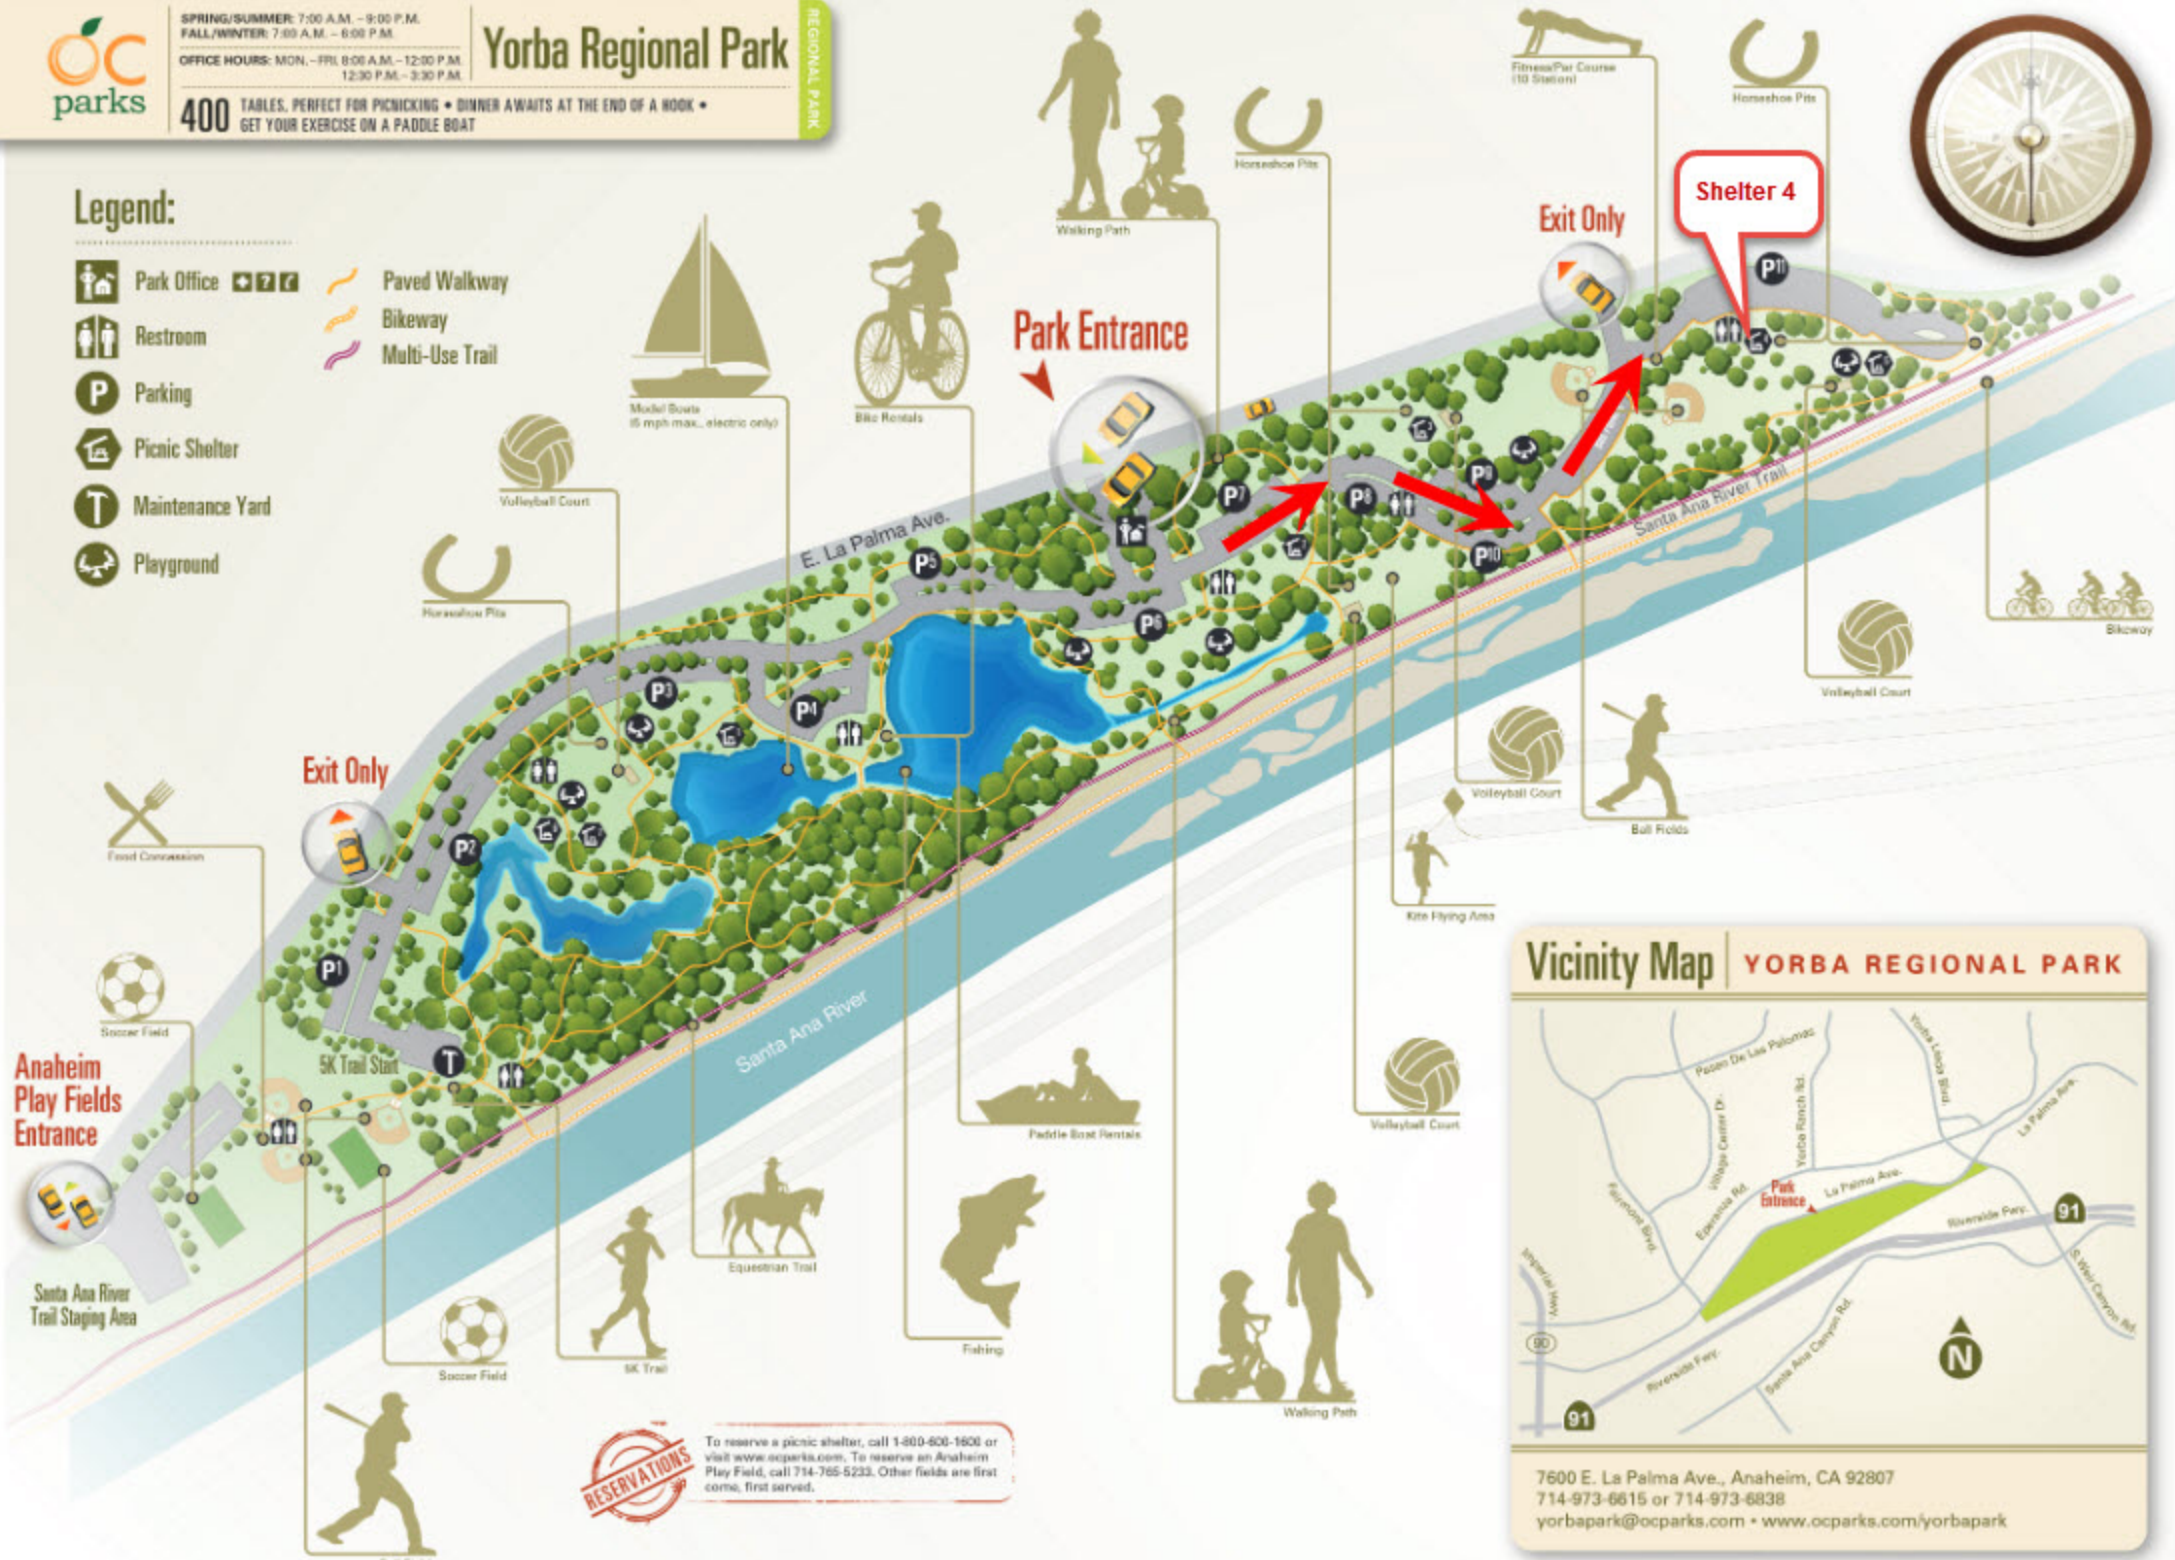

SPRING/SUMMER: 7:00 A.M. - 9:00 P.M.
 FALL/WINTER: 7:00 A.M. - 6:00 P.M.
 OFFICE HOURS: MON. - FRI. 8:00 A.M. - 12:00 P.M.
 12:30 P.M. - 3:30 P.M.

Yorba Regional Park

REGIONAL PARK

400 TABLES, PERFECT FOR PICNICKING • DINNER AWAITS AT THE END OF A HOOK •
 GET YOUR EXERCISE ON A PADDLE BOAT

Legend:

- Park Office
- Restroom
- Parking
- Picnic Shelter
- Maintenance Yard
- Playground

- Paved Walkway
- Bikeway
- Multi-Use Trail

Vicinity Map | YORBA REGIONAL PARK

7600 E. La Palma Ave., Anaheim, CA 92807
 714-973-6615 or 714-973-6838
 yorbapark@ocparks.com • www.ocparks.com/yorbapark

RESERVATIONS
 To reserve a picnic shelter, call 1-800-600-1600 or visit www.ocparks.com. To reserve an Anaheim Play Field, call 714-765-5233. Other fields are first come, first served.