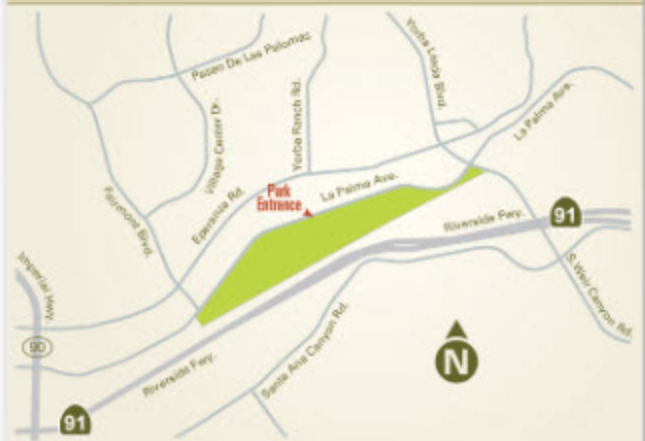

SPRING/SUMMER: 7:00 A.M. - 9:00 P.M.
 FALL/WINTER: 7:00 A.M. - 6:00 P.M.
 OFFICE HOURS: MON. - FRI. 8:00 A.M. - 12:00 P.M.
 12:30 P.M. - 3:30 P.M.

Yorba Regional Park

REGIONAL PARK

400 TABLES, PERFECT FOR PICNICKING • DINNER AWAITS AT THE END OF A HOOK •
 GET YOUR EXERCISE ON A PADDLE BOAT

Legend:

- Park Office
- Restroom
- Parking
- Picnic Shelter
- Maintenance Yard
- Playground

- Paved Walkway
- Bikeway
- Multi-Use Trail

Vicinity Map | YORBA REGIONAL PARK

7600 E. La Palma Ave., Anaheim, CA 92807
 714-973-6615 or 714-973-6838
 yorbapark@ocparks.com • www.ocparks.com/yorbapark